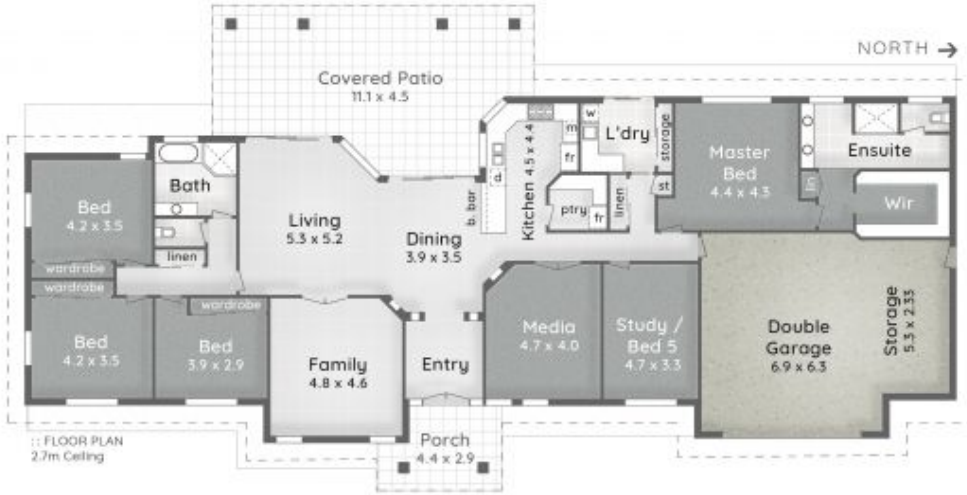

⌘ SITE PLAN

⌘ FLOOR PLAN
2.7m Ceiling