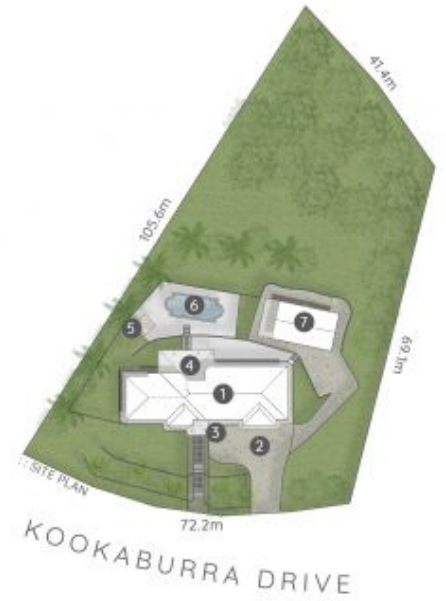

⌘ SITE PLAN

14 Kookaburra Drive GILSTON

🏠 4,719m² or 1.2 Acres | 🛏 5 Bed + Media | 🚿 2 Bath | 🚗 2 Car + Off-Street

RE/MAX
Coast

Connie Elmer 0404 413 349

Internal 328m² | Covered Externals 87m² | Double Bay Workshed 92m² | Total 507m²

pdc.
space brought to life