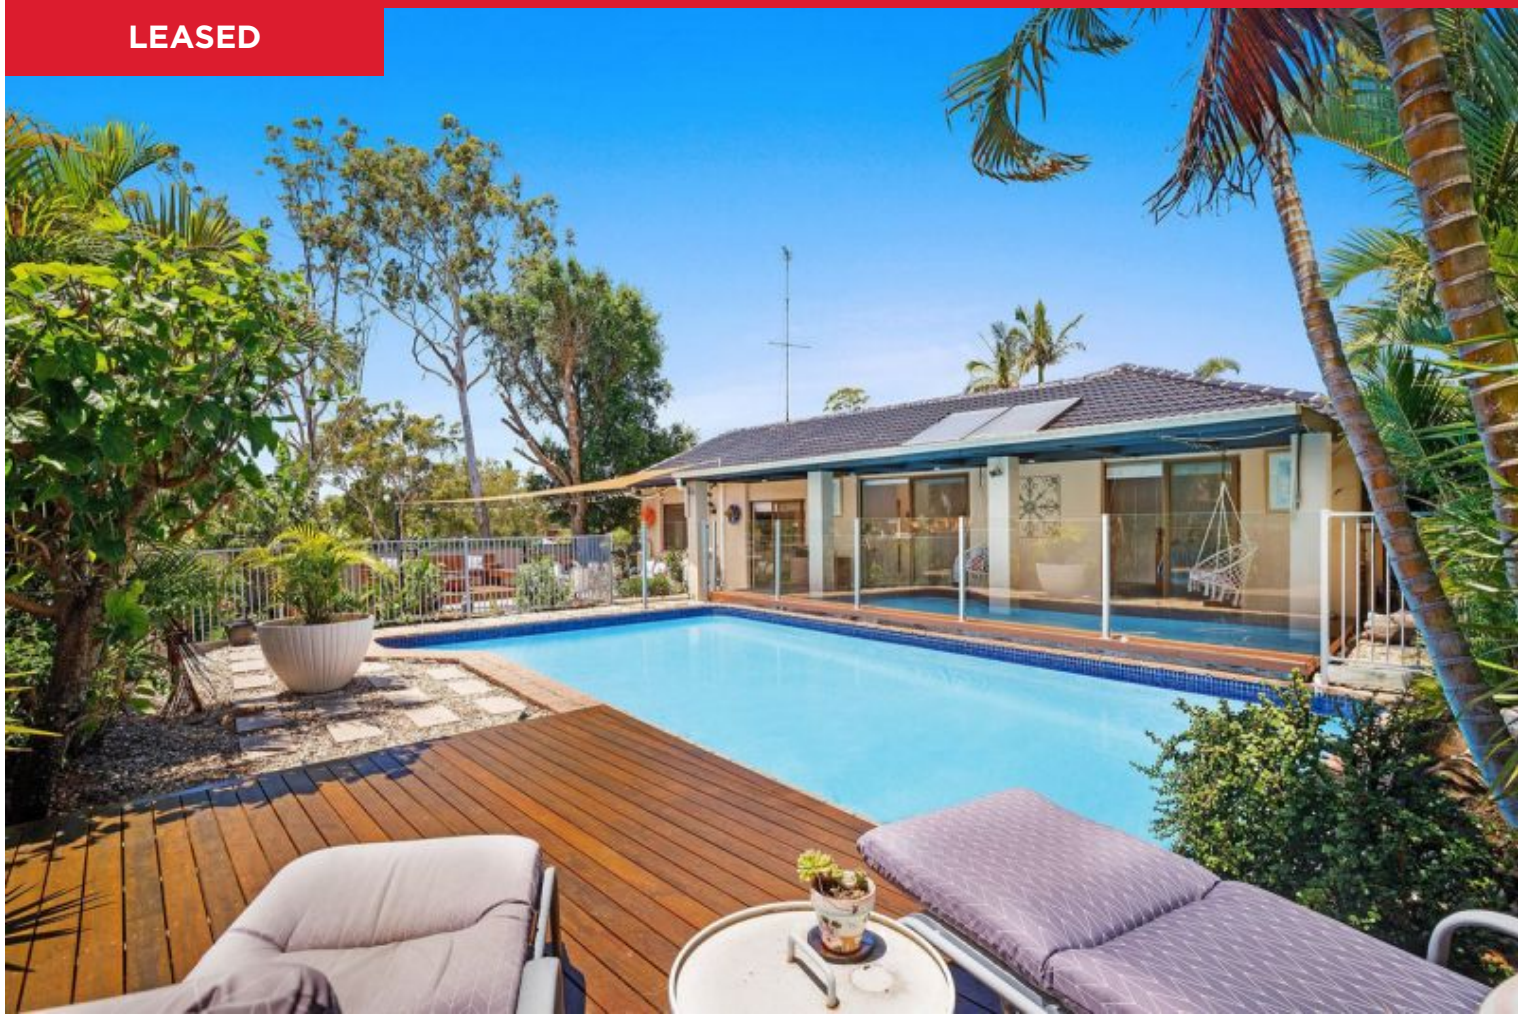

**LEASED**

**52 Binalong Drive, Ashmore**

Located in an upmarket precinct of Ashmore right next door to a park this large fenced block with pool and wonderful outdoor living is a suburban paradise. Fully renovated and landscaped it offers all the mod cons plus boasts a fabulous layout conducive to family living.

**HIGHLIGHTS**

- Ashmore State Primary & Benowa State High Catchment areas (popular)
- 4 Large bedrooms all with built-in-robos plus fans
- 2 Bedrooms including ensuite to master room
- A/C to living and master bedroom
- High pitched ceiling in living, dining and kitchen areas...