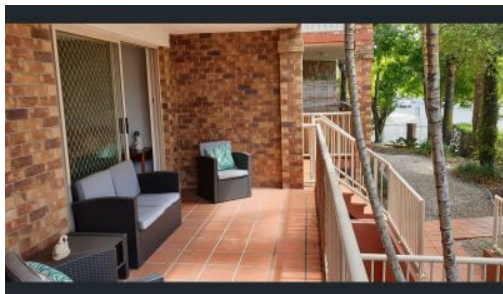

**LEASED**

**2/28 Sykes Court, Southport**

"Rosewood Apartments" AN EASY STROLL to the beautiful Broadwater Parklands, local restaurants, cafes and Australia Fair shopping mall with three bus routes all only 5 minutes walk. ENJOY A RELAXED LIFESTYLE with comfort and security.

**FEATURES**

- modern kitchen with new timber look flooring and white tiles
- the perfect north facing aspect with large balcony
- secure ground floor apartment
- freshly painted
- new kitchen appliances, oven, cooktop and breakfast bar
- open plan dining and living rooms with quality carpet throughout...