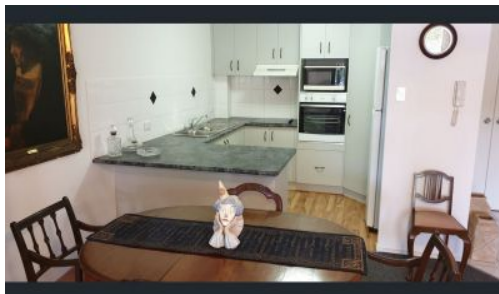

LEASED

2/28 Sykes Court, Southport

"Rosewood Apartments" AN EASY STROLL to the beautiful Broadwater Parklands, local restaurants, cafes and Australia Fair shopping mall with three bus routes all only 5 minutes walk. ENJOY A RELAXED LIFESTYLE with comfort and security.

FEATURES

- modern kitchen with new timber look flooring and white tiles
- the perfect north facing aspect with large balcony
- secure ground floor apartment
- freshly painted
- new kitchen appliances, oven, cooktop and breakfast bar
- open plan dining and living rooms with quality carpet throughout...

...

2 1 2

Price: $355 pw

View: <https://remaxcoast.com.au/5938175>

RE/MAX Coast - Rentals
M 0407572235

RE/MAX Coast