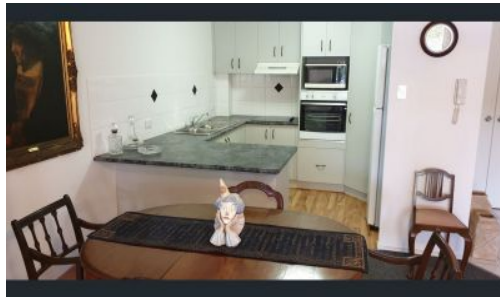

LEASED

2/28 Sykes Court, Southport

"Rosewood Apartments" AN EASY STROLL to the beautiful Broadwater Parklands, local restaurants, cafes and Australia Fair shopping mall with three bus routes all only 5 minutes walk. ENJOY A RELAXED LIFESTYLE with comfort and security.

FEATURES

- modern kitchen with new timber look flooring and white tiles
- the perfect north facing aspect with large balcony
- secure ground floor apartment
- freshly painted
- new kitchen appliances, oven, cooktop and breakfast bar
- open plan dining and living rooms with quality carpet throughout...

...

2 1 2

Price: $355 pw

View: <https://remaxcoast.com.au/5938175>

RE/MAX Coast - Rentals
M 0407 572 235

RE/MAX Coast