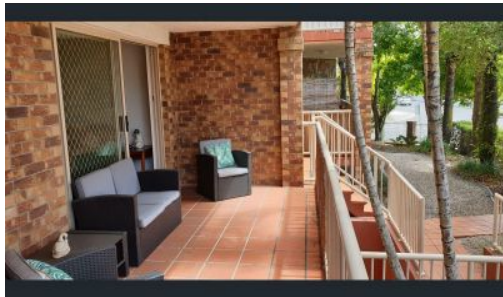

LEASED

2/28 Sykes Court, Southport

"Rosewood Apartments" AN EASY STROLL to the beautiful Broadwater Parklands, local restaurants, cafes and Australia Fair shopping mall with three bus routes all only 5 minutes walk. ENJOY A RELAXED LIFESTYLE with comfort and security.

FEATURES

- modern kitchen with new timber look flooring and white tiles
- the perfect north facing aspect with large balcony
- secure ground floor apartment
- freshly painted
- new kitchen appliances, oven, cooktop and breakfast bar
- open plan dining and living rooms with quality carpet throughout...